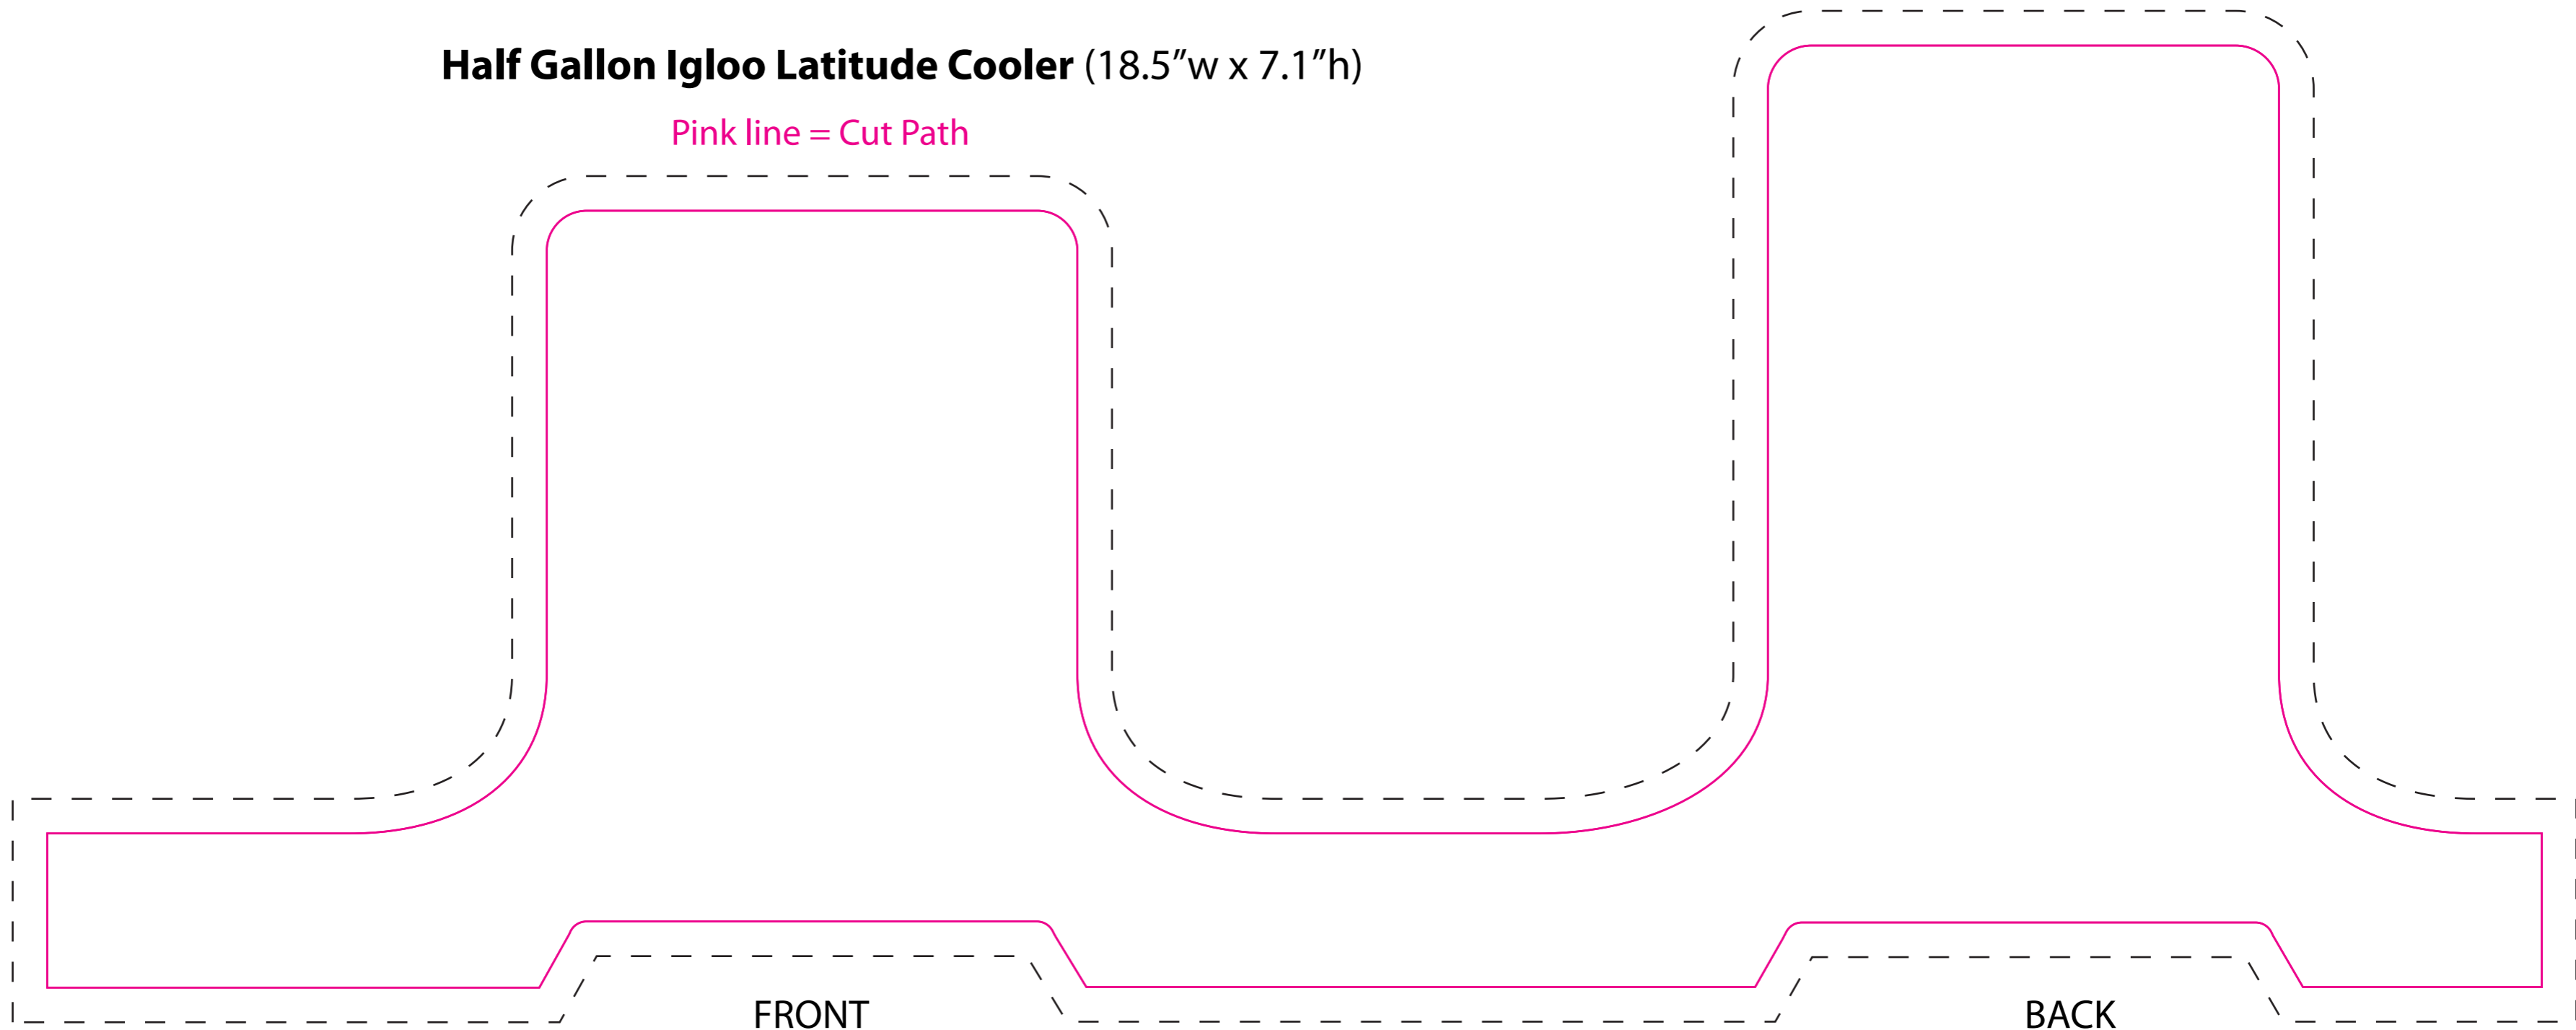

Half Gallon Igloo Latitude Cooler (18.5" w x 7.1" h)

Pink line = Cut Path

Bleed out graphics/background to the dotted line

FILE SAVING GUIDE:

- All text and type must be converted to outlines.
- Extend art to bleed line if design calls for bleed.
- Remove all guides and additional template information before saving.
 - Please embed or send art files that have been placed into the art.
 - Please supply PMS colors if color matching is needed.
 - Save file as PDF, AI, or EPS at 300 dpi (highest resolution).